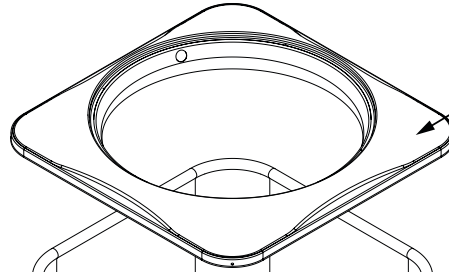

REPLACEMENT PARTS LIST

**RESIDENTIAL SPLIT SYSTEM HEAT PUMP
FSH1BF4M2SX SERIES
16 SEER MODELS**

Corner Post Style

Panel Style

Corner Post

Outdoor Fan Grille

Outdoor Fan Motor

Large Panel

Large Panel

Top Pan

Corner Post

Corner Post

Capacitor

Defrost Board

Outdoor Coil

Contactor

Compressor

Refrigerant Valve (SM)

Refrigerant Valve (LG)

Hot Gas Bypass Solenoid

Behind Control Panel

Small Panel

Small Panel

Left Back Post